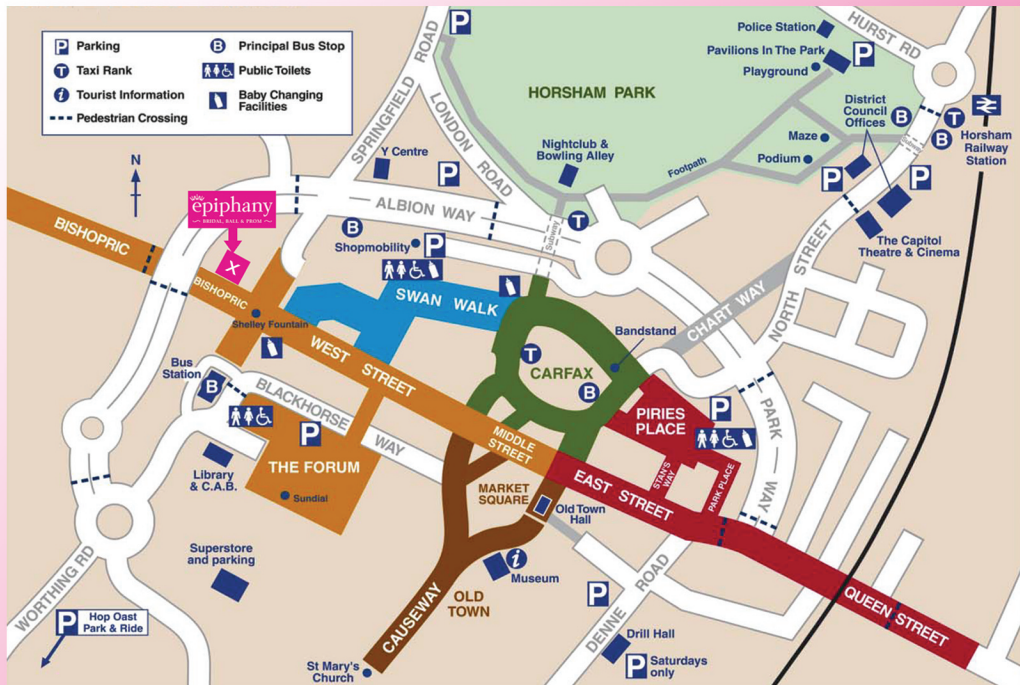

epiphany

BRIDAL, BALL & PROM

We are situated between The Green Dragon and The Lyndd Cross public houses just yards from The Shelly Fountain. If you are having difficulties finding us, please give us a call on 01403 256353 and we will be happy to help!